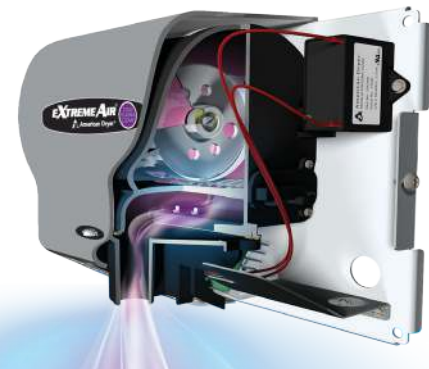

EXTREMEAIR CPC FEATURING EXCLUSIVE COLD PLASMA CLEAN® TECHNOLOGY

The **EXTREMEAIR CPC** hand dryer features our exclusive high performance cold plasma generator. The generator is 100% maintenance free, uses no chemicals and doesn't create harmful levels of ozone.

STANDARD FEATURES:

Adjustable Sound & Speed

A dial inside the dryer provides easy sound adjustment from 83 to 69 dB, with a speed of 19,000 to 10,000 LFM. There is NO need to upgrade or replace parts.

Universal Voltage

The **EXTREMEAIR** can be connected to any voltage from 100 to 240 volts, 50/60 Hz. The dryer configures itself to your voltage, making installation easier.

Money Saver

- Save up to 98% versus paper towel costs
- Dry up to 100 pairs of hands for the cost of one paper towel.
- Dry 1,000 pairs of hands for only $0.42

5-Year Premium Warranty

Includes same-day factory repair or shipment of replacement parts. See owner's manual for details.

Green Certifications

The **EXTREMEAIR** hand dryer has been GreenSpec® Listed. This is an unbiased list of the most environmentally friendly products published by the editors of Environmental Building News. The **EXTREMEAIR** met tough GreenSpec standards because it uses 80-90% less energy than conventional hand dryers and reduces maintenance and waste. The **EXTREMEAIR** also helps facilities qualify for LEED Credits.

CPC SPECIFICATIONS

Dry Time	10 + Seconds (Adjustable)
Air Velocity	19,000-10,000 LFM (Linear Feet per Min.)
Sound Level	83 - 69 dB
Air Temperature	135° F at 72° F room temperature
Universal Voltage	100-240 V, 50/60Hz
Power	12.5 A max. @ 120 V, 6.5 A max. @ 240 V 1500 - 800 W adjustable

CPC MODEL REFERENCE CHART

White ABS	CPC9
Steel White Epoxy	CPC9-M
Steel Black Graphite	CPC9-BG
Steel Satin Chrome	CPC9-C
Stainless Steel	CPC9-SS
Dimensions: 10-1/8" W x 9-3/8" H x 5-5/8" D	

5700 McDermott Drive | Berkeley | IL 60163

Ph 734.421.2400 | Fx 734.421.5580

americandryer.com

sales@americandryer.com

Rev: Feb 2016