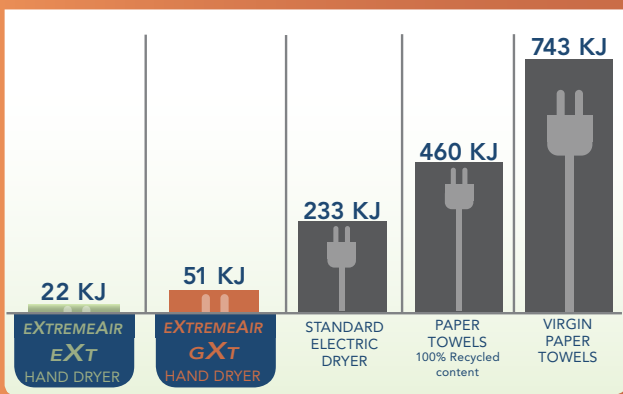

COMPARISON OF ENERGY PER USE