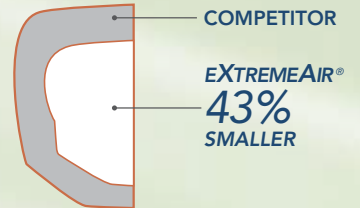

EXTREME DESIGN 43% SMALLER

The patented design is the most compact of any high performance hand dryer in the industry. It's **43% smaller** than old "industry standard" high speed dryers; yet, it's just as powerful.